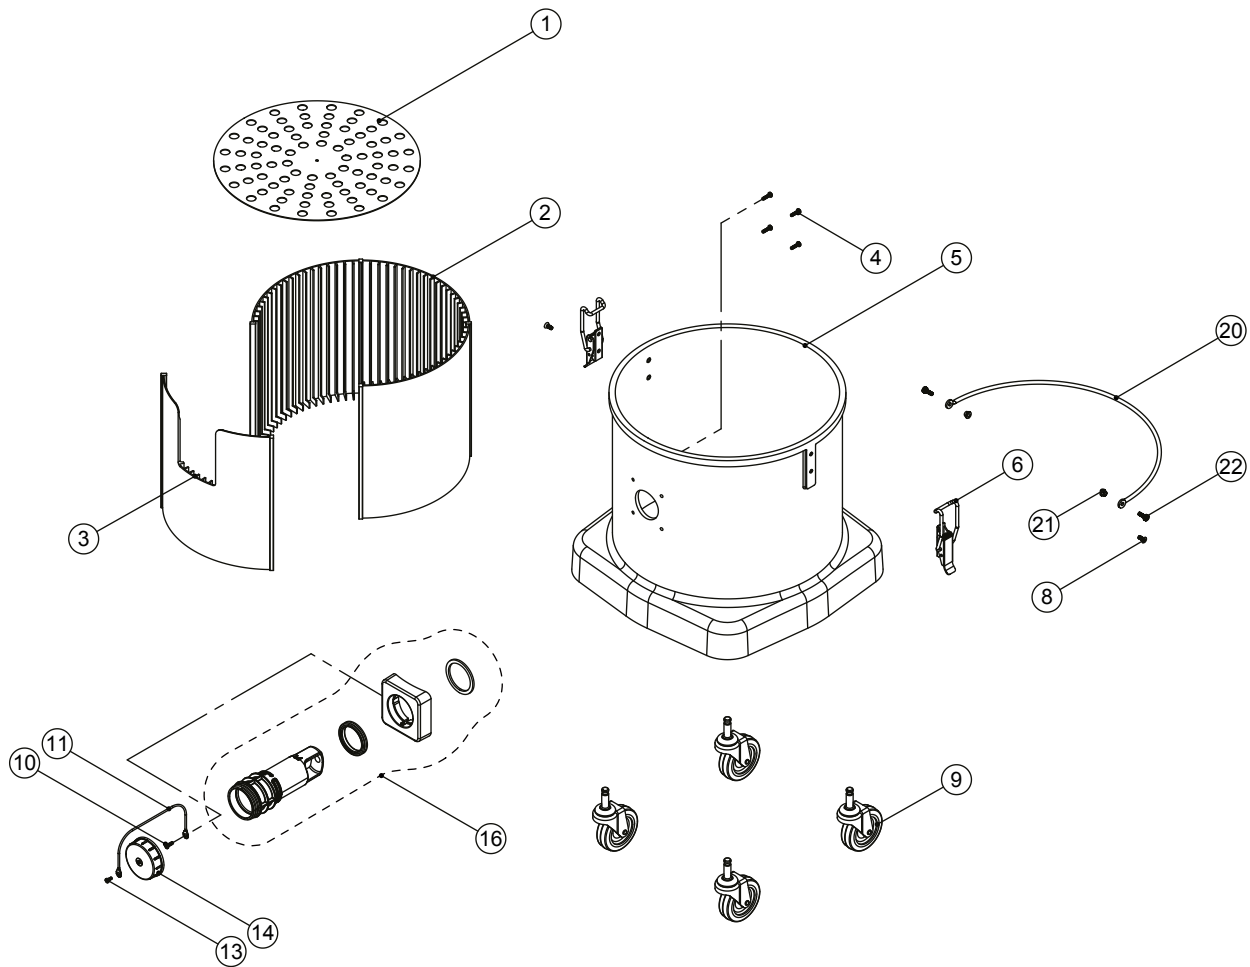

**PROTECTS
YOUR HEALTH**

SPARE PARTS

23L DRUM DUST

POS.	ITEM no.	DESCRIPTION	QTY.
1	500452	DRUM BASE (PAINTED GRAY)	1
2	500171	DRUM LINER	3
3	500173	DRUM LINER PUNCHED FOR BAG CONNECTOR	1
4	500907	N08 X 5/8 INCH LONG POZI PAN PLASTITE SCREW	
5	500832	23L CONTAINER	1
6	500779	TOGGLE FASTENER	2
8	500172	M5 X 12MM LONG POZI PAN COUNTERSUNK SCREW	2
9	500938-1	3 INCH CASTOR	4

POS.	ITEM no.	DESCRIPTION	QTY.
10	500178	N06 X 3/8 INCH LONG POZI PAN SELF TAP SCREW	1
11	500179	BLANKING CAP FIXING WIRE	1
13	500178	N06 X 3/8 INCH LONG POZI PAN SELF TAP SCREW	1
14	500138	BLANKING CAP	1
16	500914	BAYONET BAG CONNECTOR	1
20	500182	BLACK CRANKED BUCKET HANDLE	1
21	500181	SPACER BUCKET HANDLE	2
22	500917	M5 X 16MM LONG POZI PAN SEMS SCREW	2